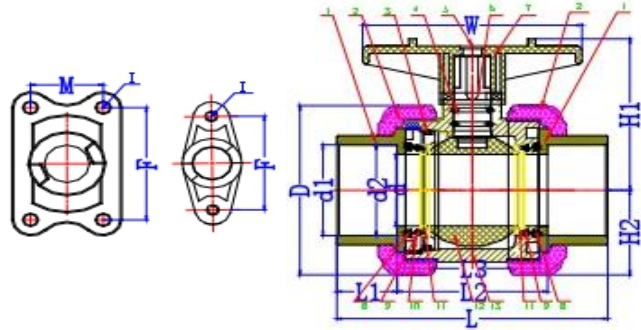

### GPVC PVC SCH80 Double Union Ball Valve

- Size : 1/2" ~ 4"
- Joint End : Socket (ANSI / DIN / JIS / CNS)  
Threaded (PT/NPT/BSPF)
- Working Pressure : 150PSI

#### MATERIAL LIST

NO.	PART NAME	MATERIAL
3/4/8/9	O-Ring	EPDM,FPM
1	Socket	UPVC/CPVC/PPH/PVDF
2	Nut	UPVC/CPVC/PPH/PVDF
5	Logo	ABS
6	Stem	UPVC/CPVC/PPH/PVDF
7	Handle	ABS
10	Lining	UPVC
11	Seal	PTFE
12	Ball	UPVC
13	Body	UPVC

Size	d	d1						d2					
		UPVC / CPVC				PPH	PVDF	UPVC / CPVC				PPH	PVDF
		ANSI	DIN	JIS	CNS	DIN	DIN	ANSI	DIN	JIS	CNS	DIN	DIN
1/2" (15)	15	21.40	20.25	22.30	22.40	19.30	19.20	21.25	20.05	21.85	21.90	19.00	19.00
3/4" (20)	20	26.75	25.25	26.30	26.40	24.10	24.20	26.58	25.05	25.85	25.90	23.80	23.90
1" (25)	25	33.52	32.25	32.33	34.50	31.00	31.10	33.28	32.05	31.85	33.90	30.70	30.90
1-1/4" (32)	32	42.28	40.25	38.43	42.50	39.00	39.00	42.05	40.05	37.85	41.90	38.60	38.80
1-1/2" (40)	40	48.40	50.25	48.46	48.60	49.00	48.90	48.12	50.05	47.75	47.90	48.60	48.70
2" (50)	50	60.45	63.25	60.56	60.60	61.90	61.90	60.18	63.05	59.75	59.90	61.40	61.60
2-1/2" (65)	63	73.30	75.25	76.60	76.70	73.60	-	72.85	75.05	75.87	75.90	72.30	-
3" (80)	75	89.25	90.35	89.60	89.70	88.30	-	88.70	90.05	88.83	88.90	86.90	-
4" (100)	90	114.60	110.35	114.70	115.00	108.00	-	114.10	110.05	113.98	113.80	106.40	-

Size	D	L	L1	L2	L3	W	H1	H2	F	M	I	Operating
1/2" (15)	54.00	108.00	23.00	62.00	52.00	84.00	52.50	27.50	31.00	-	M6	2.0
3/4" (20)	63.00	115.00	26.00	63.00	54.00	90.00	59.00	32.00	33.00	-	M6	2.5
1" (25)	73.50	130.00	29.00	72.00	62.00	106.00	67.50	37.25	40.00	-	M6	4.0
1-1/4" (32)	84.50	145.50	33.00	79.50	70.00	116.00	77.50	42.75	52.00	-	M8	5.0
1-1/2" (40)	98.00	161.00	35.50	90.00	79.50	128.00	90.00	50.00	52.00	-	M8	7.5
2" (50)	118.00	175.00	38.50	98.00	85.00	140.00	106.00	60.00	70.00	-	M8	8.5
2-1/2" (65)	150.00	276.00	64.50	147.00	133.00	198.00	136.50	76.50	84.00	45.00	M10	13
3" (80)	169.00	303.00	70.00	163.00	146.00	218.00	150.00	86.00	84.00	45.00	M10	16
4" (100)	190.00	353.00	84.00	185.00	160.00	235.00	166.00	98.00	121.00	49.00	M12	25