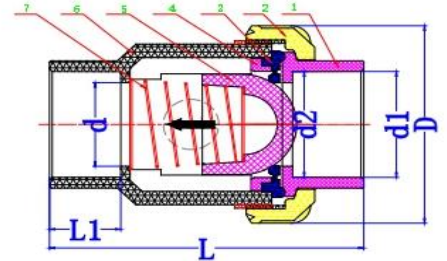

### GPVC Single Union Check Valve

- Size : 1/2" ~ 3"
- Joint End : Socket (ANSI / DIN / JIS / CNS)  
Threaded (PT/NPT/BSPF) Ball / Half Ball
- Working Pressure : 150PSI

#### MATERIAL LIST

NO.	PART NAME	MATERIAL	NO.	PART NAME	MATERIAL
1	Socket	UPVC/CPVC/PPH	1	Socket	UPVC/CPVC/PPH
2	Nut	UPVC/CPVC/PPH	2	Nut	UPVC/CPVC/PPH
3	Sealing Washer	EPDM/VITON	3	Sealing Washer	EPDM/VITON
4	Gasket	UPVC/CPVC/PPH	4	Gasket	UPVC/CPVC/PPH
5	Ball	UPVC/CPVC/PPH	5	Ball	UPVC/CPVC/PPH
6	Body	UPVC/CPVC/PPH	6	Body	UPVC/CPVC/PPH
			7	Spring	SUS304

Size	d	d1					d2					D	L	L1
		UPVC / CPVC				PPH	UPVC / CPVC				PPH			
		ANSI	DIN	JIS	CNS	DIN	ANSI	DIN	JIS	CNS	DIN			
1/2" (15)	15	21.40	20.25	22.30	22.40	19.30	21.25	20.05	21.85	21.90	19.00	54.00	91.00	23.00
3/4" (20)	20	26.75	25.25	26.30	26.40	24.10	26.58	25.05	25.85	25.90	23.80	63.00	106.50	26.00
1" (25)	25	33.52	32.25	32.33	34.50	31.00	33.28	32.05	31.85	33.90	30.70	73.50	125.00	29.00
1-1/4" (32)	32	42.28	40.25	38.43	42.50	39.00	42.05	40.05	37.85	41.90	38.60	84.50	141.00	33.00
1-1/2" (40)	40	48.40	50.25	48.46	48.60	49.00	48.12	50.05	47.75	47.90	48.60	98.00	150.50	35.50
2" (50)	50	60.45	63.25	60.56	60.60	61.90	60.18	63.05	59.75	59.90	61.40	119.00	169.50	38.50
2-1/2" (65)	63	73.30	75.25	76.60	76.70	73.60	72.85	75.05	75.87	75.90	72.30	150.00	245.00	34.50
3" (80)	75	89.25	90.35	89.60	89.70	88.30	88.70	90.05	88.83	88.90	86.90	169.00	270.00	70.00