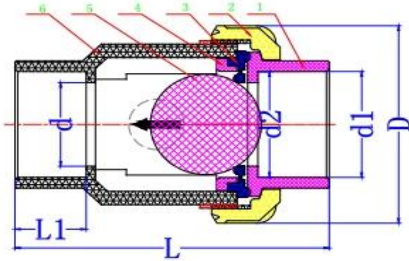

### GPVC Single Union Check Valve

- Size : 1/2" ~ 3"
- Joint End : Socket (ANSI / DIN / JIS / CNS)  
Threaded (PT/NPT/BSPF) Ball / Half Ball
- Working Pressure : 150PSI

#### MATERIAL LIST

NO.	PART NAME	MATERIAL	NO.	PART NAME	MATERIAL
1	Socket	UPVC/CPVC/PPH	1	Socket	UPVC/CPVC/PPH
2	Nut	UPVC/CPVC/PPH	2	Nut	UPVC/CPVC/PPH
3	Sealing Washer	EPDM/VITON	3	Sealing Washer	EPDM/VITON
4	Gasket	UPVC/CPVC/PPH	4	Gasket	UPVC/CPVC/PPH
5	Ball	UPVC/CPVC/PPH	5	Ball	UPVC/CPVC/PPH
6	Body	UPVC/CPVC/PPH	6	Body	UPVC/CPVC/PPH
			7	Spring	SUS304

Size	d	d1					d2					D	L	L1
		UPVC / CPVC				PPH	UPVC / CPVC				PPH			
		ANSI	DIN	JIS	CNS	DIN	ANSI	DIN	JIS	CNS	DIN			
1/2" (15)	15	21.40	20.25	22.30	22.40	19.30	21.25	20.05	21.85	21.90	19.00	54.00	91.00	23.00
3/4" (20)	20	26.75	25.25	26.30	26.40	24.10	26.58	25.05	25.85	25.90	23.80	63.00	106.50	26.00
1" (25)	25	33.52	32.25	32.33	34.50	31.00	33.28	32.05	31.85	33.90	30.70	73.50	125.00	29.00
1-1/4" (32)	32	42.28	40.25	38.43	42.50	39.00	42.05	40.05	37.85	41.90	38.60	84.50	141.00	33.00
1-1/2" (40)	40	48.40	50.25	48.46	48.60	49.00	48.12	50.05	47.75	47.90	48.60	98.00	150.50	35.50
2" (50)	50	60.45	63.25	60.56	60.60	61.90	60.18	63.05	59.75	59.90	61.40	119.00	169.50	38.50
2-1/2" (65)	63	73.30	75.25	76.60	76.70	73.60	72.85	75.05	75.87	75.90	72.30	150.00	245.00	34.50
3" (80)	75	89.25	90.35	89.60	89.70	88.30	88.70	90.05	88.83	88.90	86.90	169.00	270.00	70.00