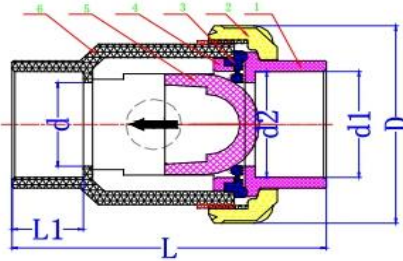

### GPVC Single Union Check Valve

- Size : 1/2" ~ 3"
- Joint End : Socket (ANSI / DIN / JIS / CNS)  
Threaded (PT/NPT/BSPF) Ball / Half Ball
- Working Pressure : 150PSI

#### MATERIAL LIST

NO.	PART NAME	MATERIAL	NO.	PART NAME	MATERIAL
1	Socket	UPVC/CPVC/PPH	1	Socket	UPVC/CPVC/PPH
2	Nut	UPVC/CPVC/PPH	2	Nut	UPVC/CPVC/PPH
3	Sealing Washer	EPDM/VITON	3	Sealing Washer	EPDM/VITON
4	Gasket	UPVC/CPVC/PPH	4	Gasket	UPVC/CPVC/PPH
5	Ball	UPVC/CPVC/PPH	5	Ball	UPVC/CPVC/PPH
6	Body	UPVC/CPVC/PPH	6	Body	UPVC/CPVC/PPH
			7	Spring	SUS304

Size	d	d1					d2					D	L	L1
		UPVC / CPVC				PPH	UPVC / CPVC				PPH			
		ANSI	DIN	JIS	CNS	DIN	ANSI	DIN	JIS	CNS	DIN			
1/2" (15)	15	21.40	20.25	22.30	22.40	19.30	21.25	20.05	21.85	21.90	19.00	54.00	91.00	23.00
3/4" (20)	20	26.75	25.25	26.30	26.40	24.10	26.58	25.05	25.85	25.90	23.80	63.00	106.50	26.00
1" (25)	25	33.52	32.25	32.33	34.50	31.00	33.28	32.05	31.85	33.90	30.70	73.50	125.00	29.00
1-1/4" (32)	32	42.28	40.25	38.43	42.50	39.00	42.05	40.05	37.85	41.90	38.60	84.50	141.00	33.00
1-1/2" (40)	40	48.40	50.25	48.46	48.60	49.00	48.12	50.05	47.75	47.90	48.60	98.00	150.50	35.50
2" (50)	50	60.45	63.25	60.56	60.60	61.90	60.18	63.05	59.75	59.90	61.40	119.00	169.50	38.50
2-1/2" (65)	63	73.30	75.25	76.60	76.70	73.60	72.85	75.05	75.87	75.90	72.30	150.00	245.00	34.50
3" (80)	75	89.25	90.35	89.60	89.70	88.30	88.70	90.05	88.83	88.90	86.90	169.00	270.00	70.00