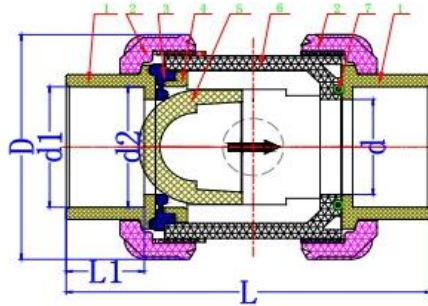

### GPV3 True Check Valve

- Size : 1/2" ~ 2"
- Joint End : Socket (ANSI / DIN / JIS / CNS)  
Threaded (PT/NPT/BSPF) Ball / Half Ball
- Working Pressure : 150PSI

#### MATERIAL LIST

NO.	PART NAME	MATERIAL	NO.	PART NAME	MATERIAL
1	Socket	UPVC/CPVC/PPH	1	Socket	UPVC/CPVC/PPH
2	Nut	UPVC/CPVC/PPH	2	Nut	UPVC/CPVC/PPH
3	Sealing Washer	EPDM/ITON	3	Sealing Washer	EPDM/ITON
4	Gasket	UPVC/CPVC/PPH	4	Gasket	UPVC/CPVC/PPH
5	Ball	UPVC/CPVC/PPH	5	Ball	UPVC/CPVC/PPH
6	Body	UPVC/CPVC/PPH	6	Body	UPVC/CPVC/PPH
7	O-Ring	EPDM/ITON	7	O-Ring	EPDM/ITON
			8	Spring	SUS304

Size	d	d1					d2					D	L	L1
		UPVC / CPVC				PPH	UPVC / CPVC				PPH			
		ANSI	DIN	JIS	CNS	DIN	ANSI	DIN	JIS	CNS	DIN			
1/2" (15)	15	21.40	20.25	22.30	22.40	19.30	21.25	20.05	21.85	21.90	19.00	54.00	91.00	23.00
3/4" (20)	20	26.75	25.25	26.30	36.40	24.10	26.58	25.05	25.85	25.90	23.80	63.00	106.50	26.00
1" (25)	25	33.52	32.25	32.33	34.50	31.00	33.28	32.05	31.85	33.90	30.70	73.50	125.00	29.00
1-1/4" (32)	32	42.28	40.25	38.43	42.50	39.00	42.05	40.05	37.85	41.90	38.60	84.50	141.00	33.00
1-1/2" (40)	40	48.40	50.25	48.46	48.60	49.00	50.05	50.05	47.75	47.90	48.60	98.00	150.50	35.50
2" (50)	50	60.45	63.25	60.56	60.60	61.90	63.05	63.05	59.75	59.90	61.40	119.00	169.50	38.50