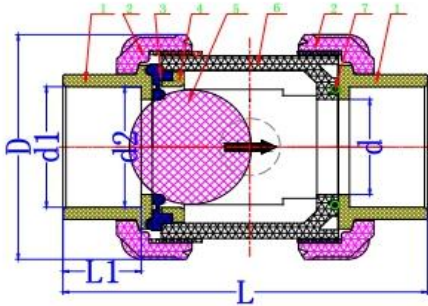

### GPV3 True Check Valve

- Size : 1/2" ~ 2"
- Joint End : Socket (ANSI / DIN / JIS / CNS)  
Threaded (PT/NPT/BSPF) Ball / Half Ball
- Working Pressure : 150PSI

#### MATERIAL LIST

NO.	PART NAME	MATERIAL	NO.	PART NAME	MATERIAL
1	Socket	UPVC/CPVC/PPH	1	Socket	UPVC/CPVC/PPH
2	Nut	UPVC/CPVC/PPH	2	Nut	UPVC/CPVC/PPH
3	Sealing Washer	EPDM/ITON	3	Sealing Washer	EPDM/ITON
4	Gasket	UPVC/CPVC/PPH	4	Gasket	UPVC/CPVC/PPH
5	Ball	UPVC/CPVC/PPH	5	Ball	UPVC/CPVC/PPH
6	Body	UPVC/CPVC/PPH	6	Body	UPVC/CPVC/PPH
7	O-Ring	EPDM/ITON	7	O-Ring	EPDM/ITON
			8	Spring	SUS304

Size	d	d1					d2					D	L	L1
		UPVC / CPVC				PPH	UPVC / CPVC				PPH			
		ANSI	DIN	JIS	CNS	DIN	ANSI	DIN	JIS	CNS	DIN			
1/2" (15)	15	21.40	20.25	22.30	22.40	19.30	21.25	20.05	21.85	21.90	19.00	54.00	91.00	23.00
3/4" (20)	20	26.75	25.25	26.30	36.40	24.10	26.58	25.05	25.85	25.90	23.80	63.00	106.50	26.00
1" (25)	25	33.52	32.25	32.33	34.50	31.00	33.28	32.05	31.85	33.90	30.70	73.50	125.00	29.00
1-1/4" (32)	32	42.28	40.25	38.43	42.50	39.00	42.05	40.05	37.85	41.90	38.60	84.50	141.00	33.00
1-1/2" (40)	40	48.40	50.25	48.46	48.60	49.00	50.05	50.05	47.75	47.90	48.60	98.00	150.50	35.50
2" (50)	50	60.45	63.25	60.56	60.60	61.90	63.05	63.05	59.75	59.90	61.40	119.00	169.50	38.50