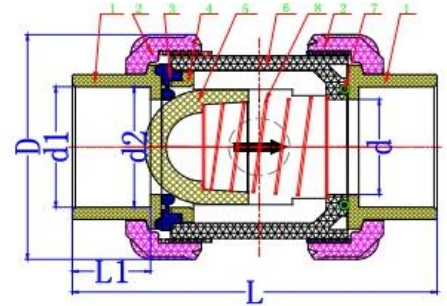

### GPV3 True Check Valve

- Size : 1/2" ~ 2"
- Joint End : Socket (ANSI / DIN / JIS / CNS)  
Threaded (PT/NPT/BSPF) Ball / Half Ball
- Working Pressure : 150PSI

#### MATERIAL LIST

NO.	PART NAME	MATERIAL	NO.	PART NAME	MATERIAL
1	Socket	UPVC/CPVC/PPH	1	Socket	UPVC/CPVC/PPH
2	Nut	UPVC/CPVC/PPH	2	Nut	UPVC/CPVC/PPH
3	Sealing Washer	EPDM/ITON	3	Sealing Washer	EPDM/ITON
4	Gasket	UPVC/CPVC/PPH	4	Gasket	UPVC/CPVC/PPH
5	Ball	UPVC/CPVC/PPH	5	Ball	UPVC/CPVC/PPH
6	Body	UPVC/CPVC/PPH	6	Body	UPVC/CPVC/PPH
7	O-Ring	EPDM/ITON	7	O-Ring	EPDM/ITON
			8	Spring	SUS304

Size	d	d1					d2					D	L	L1
		UPVC / CPVC				PPH	UPVC / CPVC				PPH			
		ANSI	DIN	JIS	CNS	DIN	ANSI	DIN	JIS	CNS	DIN			
1/2" (15)	15	21.40	20.25	22.30	22.40	19.30	21.25	20.05	21.85	21.90	19.00	54.00	91.00	23.00
3/4" (20)	20	26.75	25.25	26.30	36.40	24.10	26.58	25.05	25.85	25.90	23.80	63.00	106.50	26.00
1" (25)	25	33.52	32.25	32.33	34.50	31.00	33.28	32.05	31.85	33.90	30.70	73.50	125.00	29.00
1-1/4" (32)	32	42.28	40.25	38.43	42.50	39.00	42.05	40.05	37.85	41.90	38.60	84.50	141.00	33.00
1-1/2" (40)	40	48.40	50.25	48.46	48.60	49.00	50.05	50.05	47.75	47.90	48.60	98.00	150.50	35.50
2" (50)	50	60.45	63.25	60.56	60.60	61.90	63.05	63.05	59.75	59.90	61.40	119.00	169.50	38.50