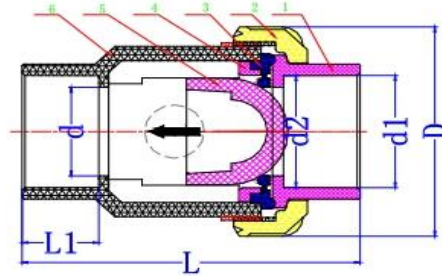

### GPRO Single Union Check Valve

- Size : 1/2" ~ 3"
- Joint End : Socket (ANSI / DIN / JIS / CNS)  
Threaded (PT/NPT/BSPF) Ball / Half Ball
- Working Pressure : 150PSI

#### MATERIAL LIST

NO.	PART NAME	MATERIAL	NO.	PART NAME	MATERIAL
1	Socket	UPVC/CPVC/PPH	1	Socket	UPVC/CPVC/PPH
2	Nut	UPVC/CPVC/PPH	2	Nut	UPVC/CPVC/PPH
3	Sealing Washer	EPDM/VITON	3	Sealing Washer	EPDM/VITON
4	Gasket	UPVC/CPVC/PPH	4	Gasket	UPVC/CPVC/PPH
5	Ball	UPVC/CPVC/PPH	5	Ball	UPVC/CPVC/PPH
6	Body	UPVC/CPVC/PPH	6	Body	UPVC/CPVC/PPH
			7	Spring	SUS304

Size	d	d1					d2					D	L	L1
		UPVC / CPVC				PPH	UPVC / CPVC				PPH			
		ANSI	DIN	JIS	CNS	DIN	ANSI	DIN	JIS	CNS	DIN			
1/2" (15)	15	21.40	20.25	22.30	22.40	19.30	21.25	20.05	21.85	21.90	19.00	54.00	91.00	23.00
3/4" (20)	20	26.75	25.25	26.30	26.40	24.10	26.58	25.05	25.85	25.90	23.80	63.00	106.50	26.00
1" (25)	25	33.52	32.25	32.33	34.50	31.00	33.28	32.05	31.85	33.90	30.70	73.50	125.00	29.00
1-1/4" (32)	32	42.28	40.25	38.43	42.50	39.00	42.05	40.05	37.85	41.90	38.60	84.50	141.00	33.00
1-1/2" (40)	40	48.40	50.25	48.46	48.60	49.00	48.12	50.05	47.75	47.90	48.60	98.00	150.50	35.50
2" (50)	50	60.45	63.25	60.56	60.60	61.90	60.18	63.05	59.75	59.90	61.40	119.00	169.50	38.50
2-1/2" (65)	63	73.30	75.25	76.60	76.70	73.60	72.85	75.05	75.87	75.90	72.30	150.00	245.00	34.50
3" (80)	75	89.25	90.35	89.60	89.70	88.30	88.70	90.05	88.83	88.90	86.90	169.00	270.00	70.00