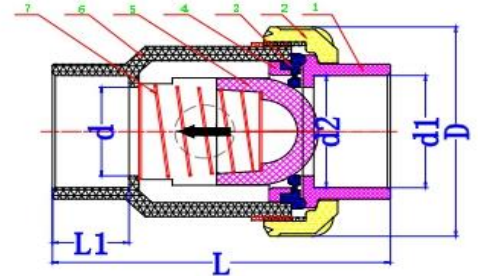

### GPRO Single Union Check Valve

- Size : 1/2" ~ 3"
- Joint End : Socket (ANSI / DIN / JIS / CNS)  
Threaded (PT/NPT/BSPF) Ball / Half Ball
- Working Pressure : 150PSI

#### MATERIAL LIST

NO.	PART NAME	MATERIAL	NO.	PART NAME	MATERIAL
1	Socket	UPVC/CPVC/PPH	1	Socket	UPVC/CPVC/PPH
2	Nut	UPVC/CPVC/PPH	2	Nut	UPVC/CPVC/PPH
3	Sealing Washer	EPDM/VITON	3	Sealing Washer	EPDM/VITON
4	Gasket	UPVC/CPVC/PPH	4	Gasket	UPVC/CPVC/PPH
5	Ball	UPVC/CPVC/PPH	5	Ball	UPVC/CPVC/PPH
6	Body	UPVC/CPVC/PPH	6	Body	UPVC/CPVC/PPH
			7	Spring	SUS304

Size	d	d1					d2					D	L	L1
		UPVC / CPVC				PPH	UPVC / CPVC				PPH			
		ANSI	DIN	JIS	CNS	DIN	ANSI	DIN	JIS	CNS	DIN			
1/2" (15)	15	21.40	20.25	22.30	22.40	19.30	21.25	20.05	21.85	21.90	19.00	54.00	91.00	23.00
3/4" (20)	20	26.75	25.25	26.30	26.40	24.10	26.58	25.05	25.85	25.90	23.80	63.00	106.50	26.00
1" (25)	25	33.52	32.25	32.33	34.50	31.00	33.28	32.05	31.85	33.90	30.70	73.50	125.00	29.00
1-1/4" (32)	32	42.28	40.25	38.43	42.50	39.00	42.05	40.05	37.85	41.90	38.60	84.50	141.00	33.00
1-1/2" (40)	40	48.40	50.25	48.46	48.60	49.00	48.12	50.05	47.75	47.90	48.60	98.00	150.50	35.50
2" (50)	50	60.45	63.25	60.56	60.60	61.90	60.18	63.05	59.75	59.90	61.40	119.00	169.50	38.50
2-1/2" (65)	63	73.30	75.25	76.60	76.70	73.60	72.85	75.05	75.87	75.90	72.30	150.00	245.00	34.50
3" (80)	75	89.25	90.35	89.60	89.70	88.30	88.70	90.05	88.83	88.90	86.90	169.00	270.00	70.00