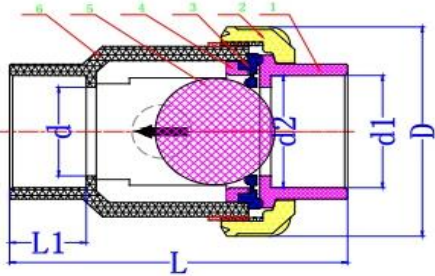

### GPRO Single Union Check Valve

- Size : 1/2" ~ 3"
- Joint End : Socket (ANSI / DIN / JIS / CNS)  
Threaded (PT/NPT/BSPF) Ball / Half Ball
- Working Pressure : 150PSI

#### MATERIAL LIST

NO.	PART NAME	MATERIAL	NO.	PART NAME	MATERIAL
1	Socket	UPVC/CPVC/PPH	1	Socket	UPVC/CPVC/PPH
2	Nut	UPVC/CPVC/PPH	2	Nut	UPVC/CPVC/PPH
3	Sealing Washer	EPDM/VITON	3	Sealing Washer	EPDM/VITON
4	Gasket	UPVC/CPVC/PPH	4	Gasket	UPVC/CPVC/PPH
5	Ball	UPVC/CPVC/PPH	5	Ball	UPVC/CPVC/PPH
6	Body	UPVC/CPVC/PPH	6	Body	UPVC/CPVC/PPH
			7	Spring	SUS304

Size	d	d1					d2					D	L	L1
		UPVC / CPVC				PPH	UPVC / CPVC				PPH			
		ANSI	DIN	JIS	CNS	DIN	ANSI	DIN	JIS	CNS	DIN			
1/2" (15)	15	21.40	20.25	22.30	22.40	19.30	21.25	20.05	21.85	21.90	19.00	54.00	91.00	23.00
3/4" (20)	20	26.75	25.25	26.30	26.40	24.10	26.58	25.05	25.85	25.90	23.80	63.00	106.50	26.00
1" (25)	25	33.52	32.25	32.33	34.50	31.00	33.28	32.05	31.85	33.90	30.70	73.50	125.00	29.00
1-1/4" (32)	32	42.28	40.25	38.43	42.50	39.00	42.05	40.05	37.85	41.90	38.60	84.50	141.00	33.00
1-1/2" (40)	40	48.40	50.25	48.46	48.60	49.00	48.12	50.05	47.75	47.90	48.60	98.00	150.50	35.50
2" (50)	50	60.45	63.25	60.56	60.60	61.90	60.18	63.05	59.75	59.90	61.40	119.00	169.50	38.50
2-1/2" (65)	63	73.30	75.25	76.60	76.70	73.60	72.85	75.05	75.87	75.90	72.30	150.00	245.00	34.50
3" (80)	75	89.25	90.35	89.60	89.70	88.30	88.70	90.05	88.83	88.90	86.90	169.00	270.00	70.00